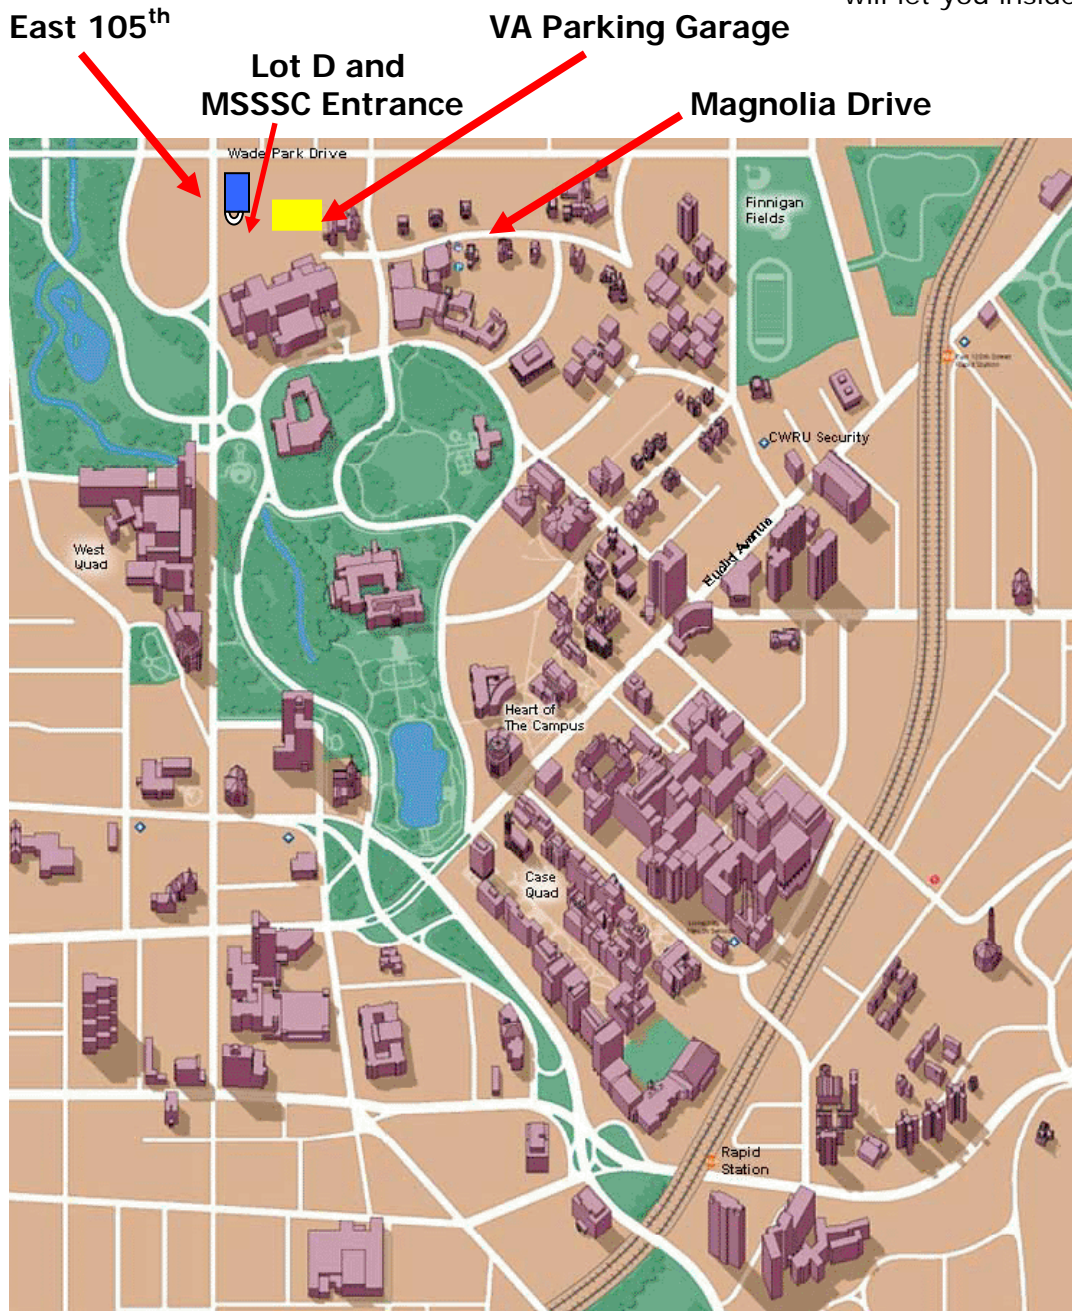

Directions to the Mt. Sinai Skills and Simulation Center (MSSSC)

- 1) The Mt. Sinai Skills and Simulation Center (MSSSC) is located on the VA property at the corner of 105th Street & Wade Park Drive, just west of the VA Parking Garage.
- 2) Parking is **FREE** in the VA Parking Garage on Magnolia Drive off 105th Street, which is next to the MSSSC. If you're questioned by the VA Police, you must tell them you are a **"Visitor to the Sim Center"**. If you don't tell the police you're a **"Visitor"** you'll have to park ½ mile away and walk to the Sim Center.
- 3) At the building's entrance, there is a doorbell on the wall adjacent to the double entry doors. Please ring the bell and someone will let you inside.

MSSSC Address:
1551 East 105th Street
Cleveland, OH 44106
Phone Number:
(216) 368-0064